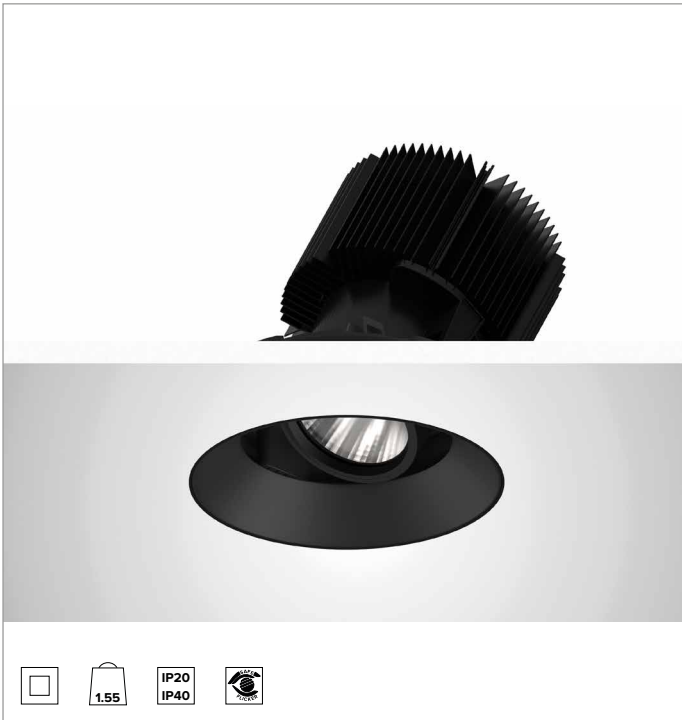

## 1T8630ELTR | CCTEVO ARCHITECTURAL 160

### Adjustable recessed LED projector in a trimless version

		3500K	H(m)	D(m)	Emax(lx)
		Ra90		22°	
		Fixture Power	74W	1	0.39 23707
		Source Flux	7803lm	2	0.77 5927
		Fixture Flux	5272lm	3	1.16 2634
		Efficacy	72lm/W	4	1.55 1482
TS1280	Imax=3038cd/klm	Imax	23707cd	5	1.94 948

#### ILLUMINOTECHNICAL CHARACTERISTICS

SP - precision optics with a black silicone cut off ring. Version with a convex faceted highly reflective anodised aluminium reflector and a holographic diffusion filter. UGR<19 (EN 12464-1).